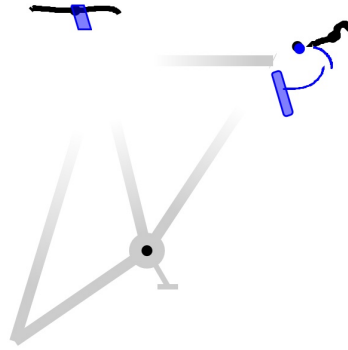

July 14, 2013

Bicycle

**2012 Trek
Madone 6.9 H1**

56cm
\$8,719

Parts

Stem

Bontrager Race X Lite 7x90

Make	Material	Wt	Angle	Length	MSRP
Bontrager	Aluminum	116.0g	7° (flipped)	90mm	\$89.99