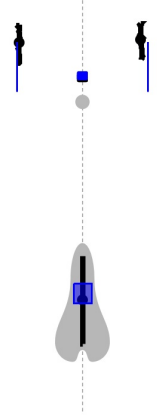

July 14, 2013

Bicycle

**2012 Trek
Madone 6.9 H1**

56cm
\$8,719

Parts

Stem

Bontrager Race X Lite 7x90

Make	Material	Wt	Angle	Length	MSRP
Bontrager	Aluminum	116.0g	7° (flipped)	90mm	\$89.99